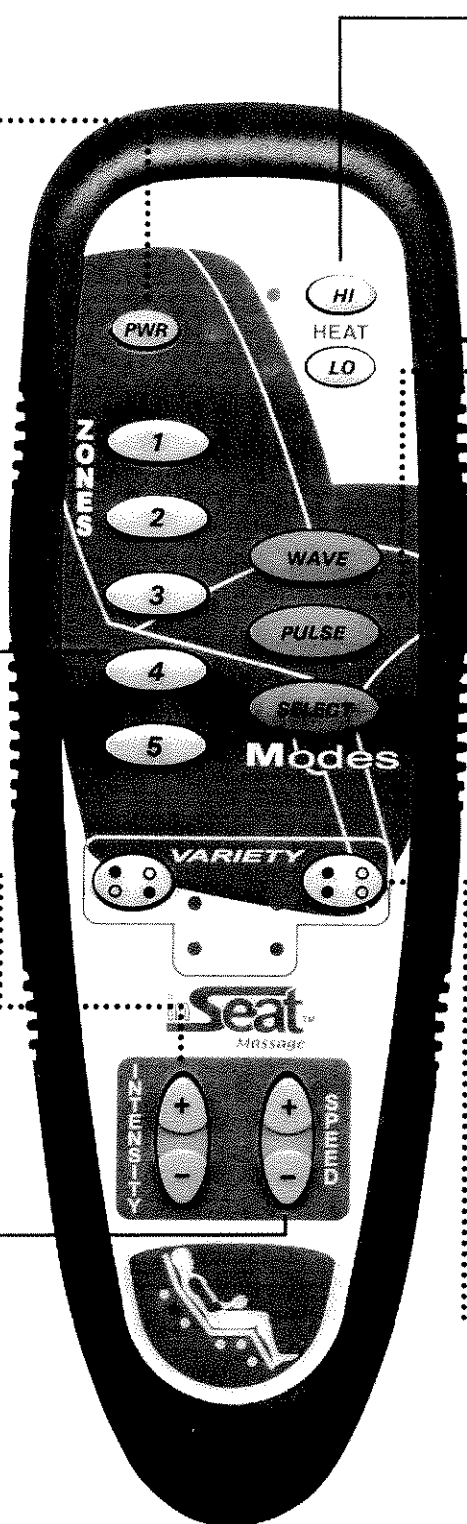

OPERATING INSTRUCTIONS

POWER

Activates Massage System

- Turn On: Press PWR.
- Turn Off: Press PWR again.

15 and 30 minute Timers:

Green light = 15 minute Timer.

Hold down PWR:

Amber light = 30 minute Timer.

- Unit may also be turned on by pressing any ZONE 1-5 key.
  To restart after Timer shuts off:
- Press PWR or any ZONE 1-5 key.

ZONES

- 1 - Upper Back
- 2 - Lower Back
- 3 - Hip Region
- 4 - Thigh Region
- 5 - Calf Region

INTENSITY

Controls INTENSITY during all modes.
(+) to increase Intensity and (-) to decrease.

SPEED

Controls pulsing frequency of massage motors in PULSE mode and controls the velocity as it cycles through in WAVE mode.

Press (+) to increase and (-) to decrease.

HEAT (OPTIONAL)

Activates Heat option.

- Press LO for low heat. (Amber Light)
- Press HI for high heat. (Red Light)
- Press again to turn off.

Works with massage or independently.

30 minute Timer

To continue after Timer shuts off, press HEAT button again.

MODES

WAVE -

Massage motors move up and down in a wave-like action.

- Press WAVE.
- Press any or all Zones (1-5) to activate.
- Press any or all Zones (1-5) to cancel.

PULSE -

Massage motors turn On and Off to simulate a pulsing action.

- Press PULSE.
- Press any or all Zones (1-5) to activate.
- Press any or all Zones (1-5) to cancel.

SELECT -

Lets you choose any or all zones for massage.

- Press SELECT.
- Press any or all Zones (1-5) to activate.
- Press any or all Zones (1-5) to cancel.

VARIETY

2 pre-programmed Special Effects using the transducers in ZONES 1 & 2. Massage action alternates between motors (shown light and dark) on each key.

SAVE THESE INSTRUCTIONS!